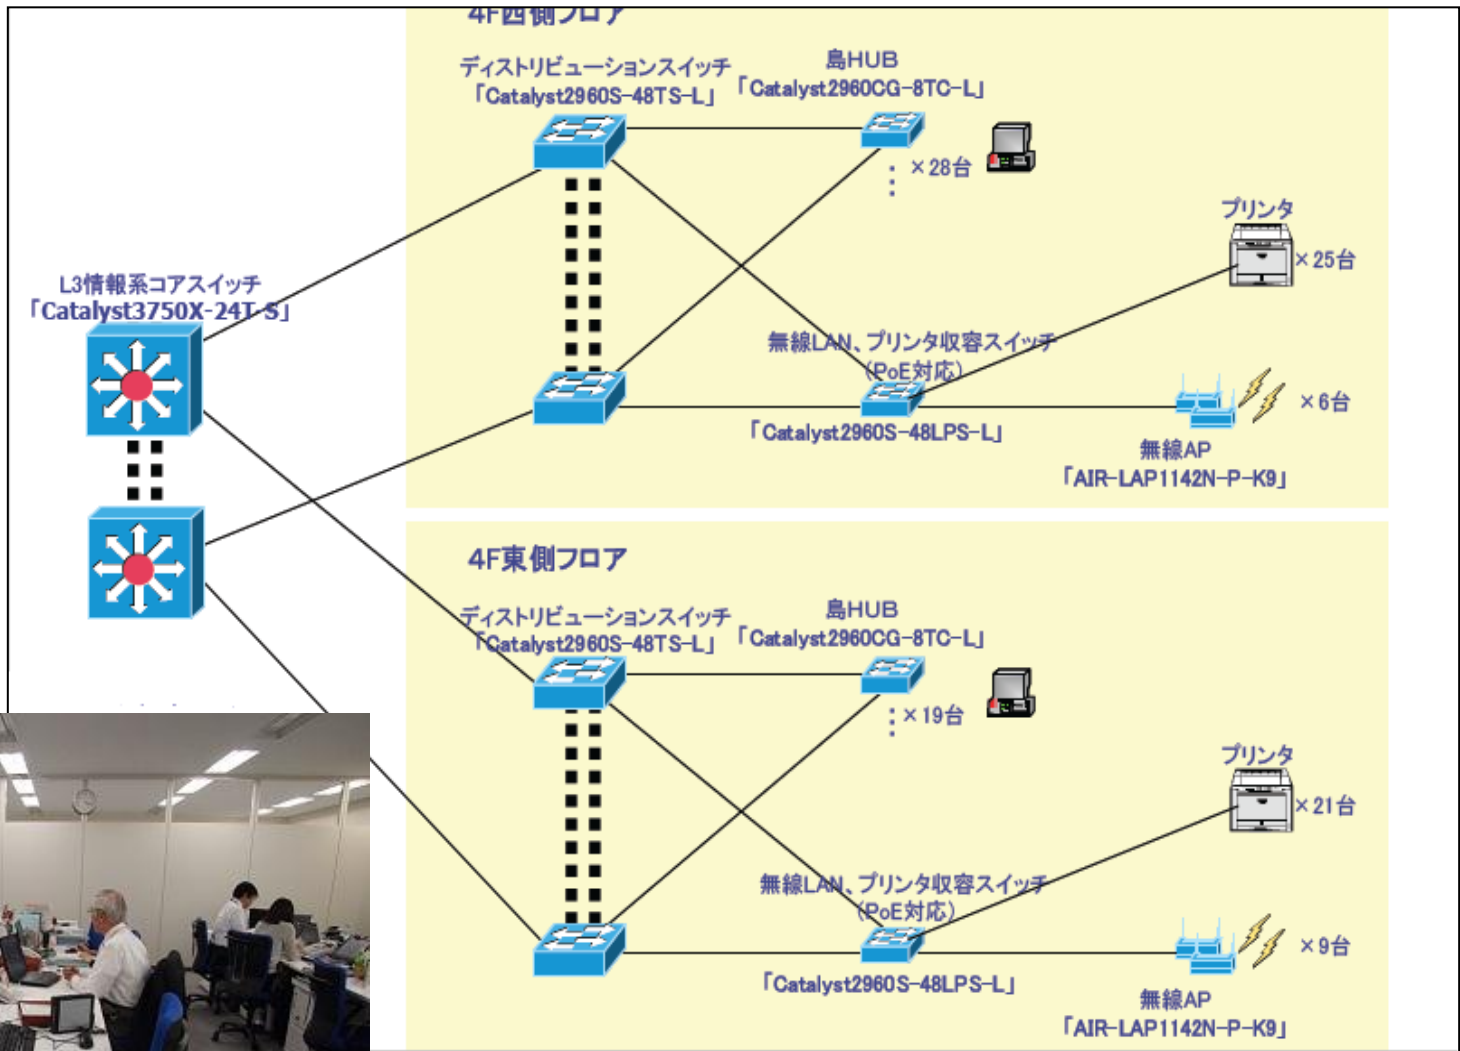

コンパクトシリーズの主要機能比較—L2

L2	UP Link		Down Link		消費電力(W)	パフォーマンス-Forwarding Rate (mmps)	自社機能比較
	数	種類	数	種類			
C2960-8TC-S	1	GE/SFP	8	FE	12	2.7	•ファンレス •静音 •Smart Install& Auto smart port
C2960-8TC-L	1	GE/SFP	8	FE	12	2.7	
C2960G-8TC-L	1	GE/SFP	8	GE	22	11.9	
C2960PD-8TT-L	1	GE/SFP	8	FE	11	2.7	

機種倍増, Up link冗長, インターフェース増, パフォーマンスUP, 消費電力Down

C2960C-8TC-S	2	GE/SFP	8	FE	11	3.8	•上述良さプラス
C2960C-8TC-L	2	GE/SFP	8	FE	11	3.8	
C2960CG-8TC-L	2	GE/SFP	8	GE	18	13.2	•ASIC改善 •消費電力の改善 •PoE Pass Through対応
C2960C-8PC-L	2	GE/SFP	8	FE/PoE	17	3.8	
C2960C-12PC-L	2	GE/SFP	12	FE/PoE	19	4.6	
C2960CPD-8TT-L	2	GE/PoE+	8	FE	15	3.8	•Energywise 対応
C2960CPD-8PT-L	2	GE/PoE+	8	FE/PoE Pass Through	15	3.8	

- •すべての機種の価格が他社同クラス製品と近い価格レンジでご提供
- •L2GEではC2960CG-8TC-L、L2FEではC2960C-12PC-Lはお買得感がある

コンパクトスイッチ導入事例—金融系お客様(事例化中)

1. 期待:
2. •通信帯域の向上
   - •セキュアなネットワーク
   - •無線LANの活用
   - •運用上の容易さ

1. 環境:
2. •社内ユーザー: 2000人

1. 競合製品によるクレーム:
2. •廉価なパーツが使われるため経年劣化で異音を発する
   - •バラバラのメーカーの組み合わせは運用コストに欠ける